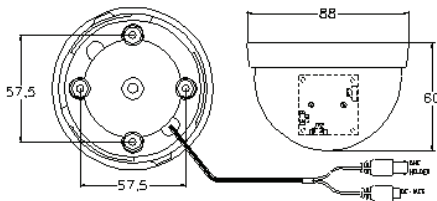

PRODUCT SPECIFICATIONS

Mintron™ 3320E 1/3" DSP B/W Camera

Features

- 1/3" B/W CCD and Mintron DSP
- 420 TV Lines
- 0.5 LUX at F1.2

Description

An inexpensive Black and White mini-dome CCTV camera with 1/3" CCD. This camera produces quality video, in B/W at 420 TV lines. **Recommended Use:** Indoors, where an interchangeable lens is not needed and lighting is relatively constant. Provides quality video down to relatively low light levels.