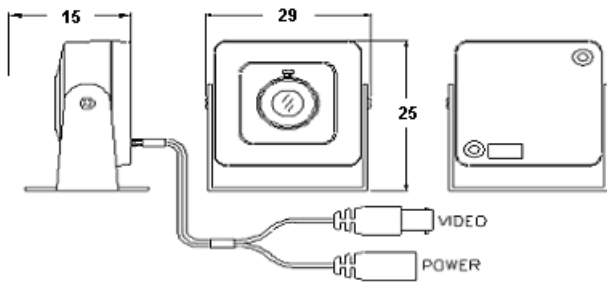

PRODUCT SPECIFICATIONS

Mintron™ 34C2A

1/4" Medium Resolution DSP Colour Mini-Camera

Features

- 1/4" Panasonic Colour CCD and Mintron 20MIPS DSP
- 380 TV Lines (470 TV line equivalent with Adaptive Edge Enhancement)
- 0.5 LUX at F1.2
- Super small size of 1.25" x 1" x .75" for easy concealment

Description

A tiny, inexpensive, colour CCTV mini-camera with 1/4" CCD and Mintron™ 20MIPS DSP. This camera produces good quality video, in colour, at 380/470 TV lines with a good minimum illumination level of 0.5 Lux @F1.2. **Recommended Use:** Indoors, where an interchangeable lens is not needed and lighting is relatively constant. Offers a very unobtrusive camera because of small size. Provides good quality video down to relatively low light levels. Particularly suited to covert use.