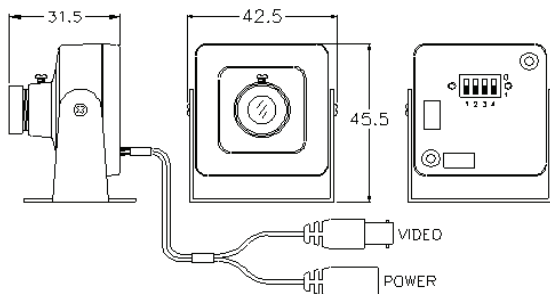

PRODUCT SPECIFICATIONS

Mintron™ 34K0 & 34K0I

1/4" Medium Resolution DSP Colour Mini-Camera

Features

- 1/4" Panasonic Colour CCD and Mintron 20MIPS DSP
- 380 TV Lines (470 TV line equivalent with Adaptive Edge Enhancement)
- 0.5 LUX at F1.2
- DIP switch controls for White Balance, 2X digital zoom and mirror image.

Description

An inexpensive, colour CCTV mini-camera with 1/4" CCD and Mintron 20MIPS DSP. This camera produces good quality video, in color, at 380/470 TV lines. The CCD provides a good minimum illumination level of 0.5 Lux @F1.2. Also available as the 34K0I with pin-hole lens. **Recommended Use:** Indoors, where an interchangeable lens is not needed and lighting is relatively constant. Offers a very unobtrusive camera because of small size. Provides good quality video down to relatively low light levels. The pin-hole version of this camera is particularly suited to covert use.