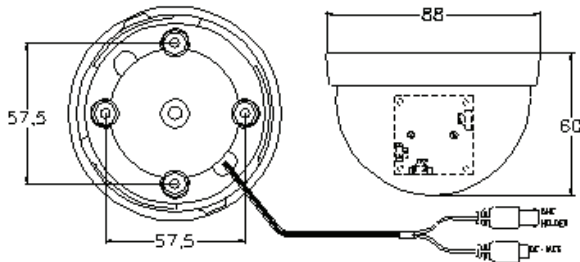

PRODUCT SPECIFICATIONS

Mintron™ 83SR10H

1/3" High Resolution Colour Mini-Dome Camera

Features

- 1/3" High resolution CCD
- 540 TV Lines
- 0.0014 LUX at F1.2 (Sense Up-32X)
- 3.6mm Lens
- Selectable Sense Up (4X/32X) feature

Description

A high resolution, colour mini-dome camera particularly suited for use indoors in changing light conditions where an interchangeable lens is not needed, with exceptional low light performance down to 0.0014 Lux @ F1.2 (selectable 4X/32X sense up). The high resolution 1/3" CCD produces excellent quality 540TV line images. 3.6mm lens included. **Recommended Use:** Indoors, ceiling mounted, where an unobtrusive camera is required, and the lights are turned off at night.