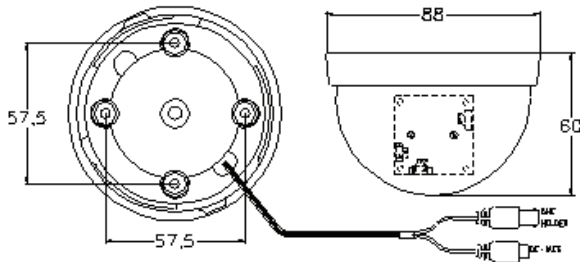

PRODUCT SPECIFICATIONS

Mintron™ 83SR10HN-VF

High Resolution, Colour Mini-Dome Camera with Vari Focal, Auto-Iris Lens

Features

- 1/3" High resolution CCD
- 520 TV Lines
- 0.0014 LUX at F1.2
- 3 to 9mm Vari-Focal, Auto-Iris Lens
- Selectable Sense Up (4X/32X) feature

Description

A high resolution, colour mini-dome camera particularly suited for use indoors in changing light conditions where a vari-focal, auto-iris lens is required with exceptional low light performance down to 0.0014 Lux @ F1.2 (selectable 4X/32X sense up). The high resolution 1/3" CCD produces excellent quality 520TV line images. 3 to 9mm vari-focal, auto-iris lens included.