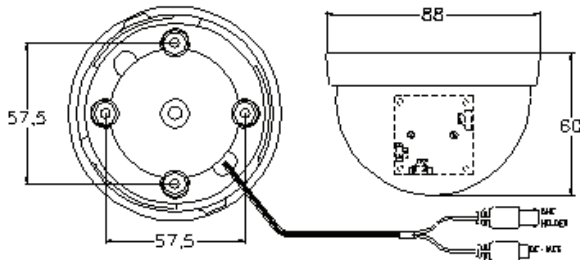

PRODUCT SPECIFICATIONS

Mintron™ 83X10N

1/3" Medium Resolution DSP Colour Mini-Dome Camera

Features

- 1/3" Extra-View Colour CCD and Mintron 20MIPS DSP
- 380 TV Lines (470 TV line equivalent with Adaptive Edge Enhancement)
- 0.3 LUX at F1.2

Description

A mini-dome, colour CCTV camera with 1/3" Extra View CCD and Mintron™ 20MIPS DSP. This camera produces excellent quality video, in colour, at 380/470 TV lines. The Extra View CCD provides an excellent minimum illumination level of 0.3 Lux @F1.2. **Recommended Use:** Indoors, where an interchangeable lens is not needed and lighting is relatively constant. Provides good quality video down to relatively low light levels. Not for use pointing at exterior windows or doors, where the high light sensitivity of the CCD causes flaring effects.