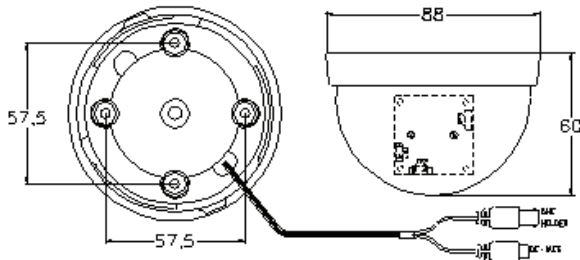

PRODUCT SPECIFICATIONS

Mintron™ 84KON-N

1/4" Colour Mini-Dome Camera with I.R. LEDs

Features

- 1/4" Panasonic Colour CCD and Mintron 20MIPS DSP
- 380/470 TV Lines
- 0.5 LUX at F1.2; 0.0 LUX with Infra-Red
- I.R. range of up to 30 feet for night vision

Description

An inexpensive mini-dome, colour CCTV camera with 1/4" CCD and Mintron™ 20MIPS DSP. This camera includes 12 Infra-Red LEDs for image production at very low light levels down to and including complete darkness. It produces good quality video, in colour and black & white, at 380/470 TV lines. The CCD provides a good minimum illumination level of 0.5 Lux @F1.2.