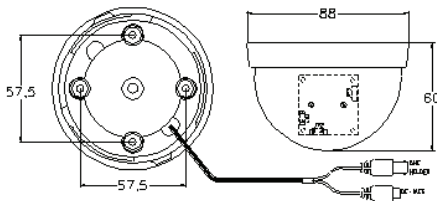

PRODUCT SPECIFICATIONS

Mintron™ 84KON-N

1/4" Colour Mini-Dome Camera with I.R. LEDs

Features

- 1/4" Panasonic Colour CCD and Mintron 20MIPS DSP.
- 380/470 TV Lines.
- 0.5 LUX at F1.2; 0.0 Lux with Infra-Red.
- I.R. range of up to 30 feet for night vision.

Description

An inexpensive mini-dome, colour CCTV camera with 1/4" CCD and Mintron™ 20MIPS DSP. This camera includes 12 Infra-Red LEDs for image production at very low light levels down to and including complete darkness. It produces good quality video, in colour and black & white, at 380/470 TV lines. The CCD provides a good minimum illumination level of 0.5 Lux @F1.2.